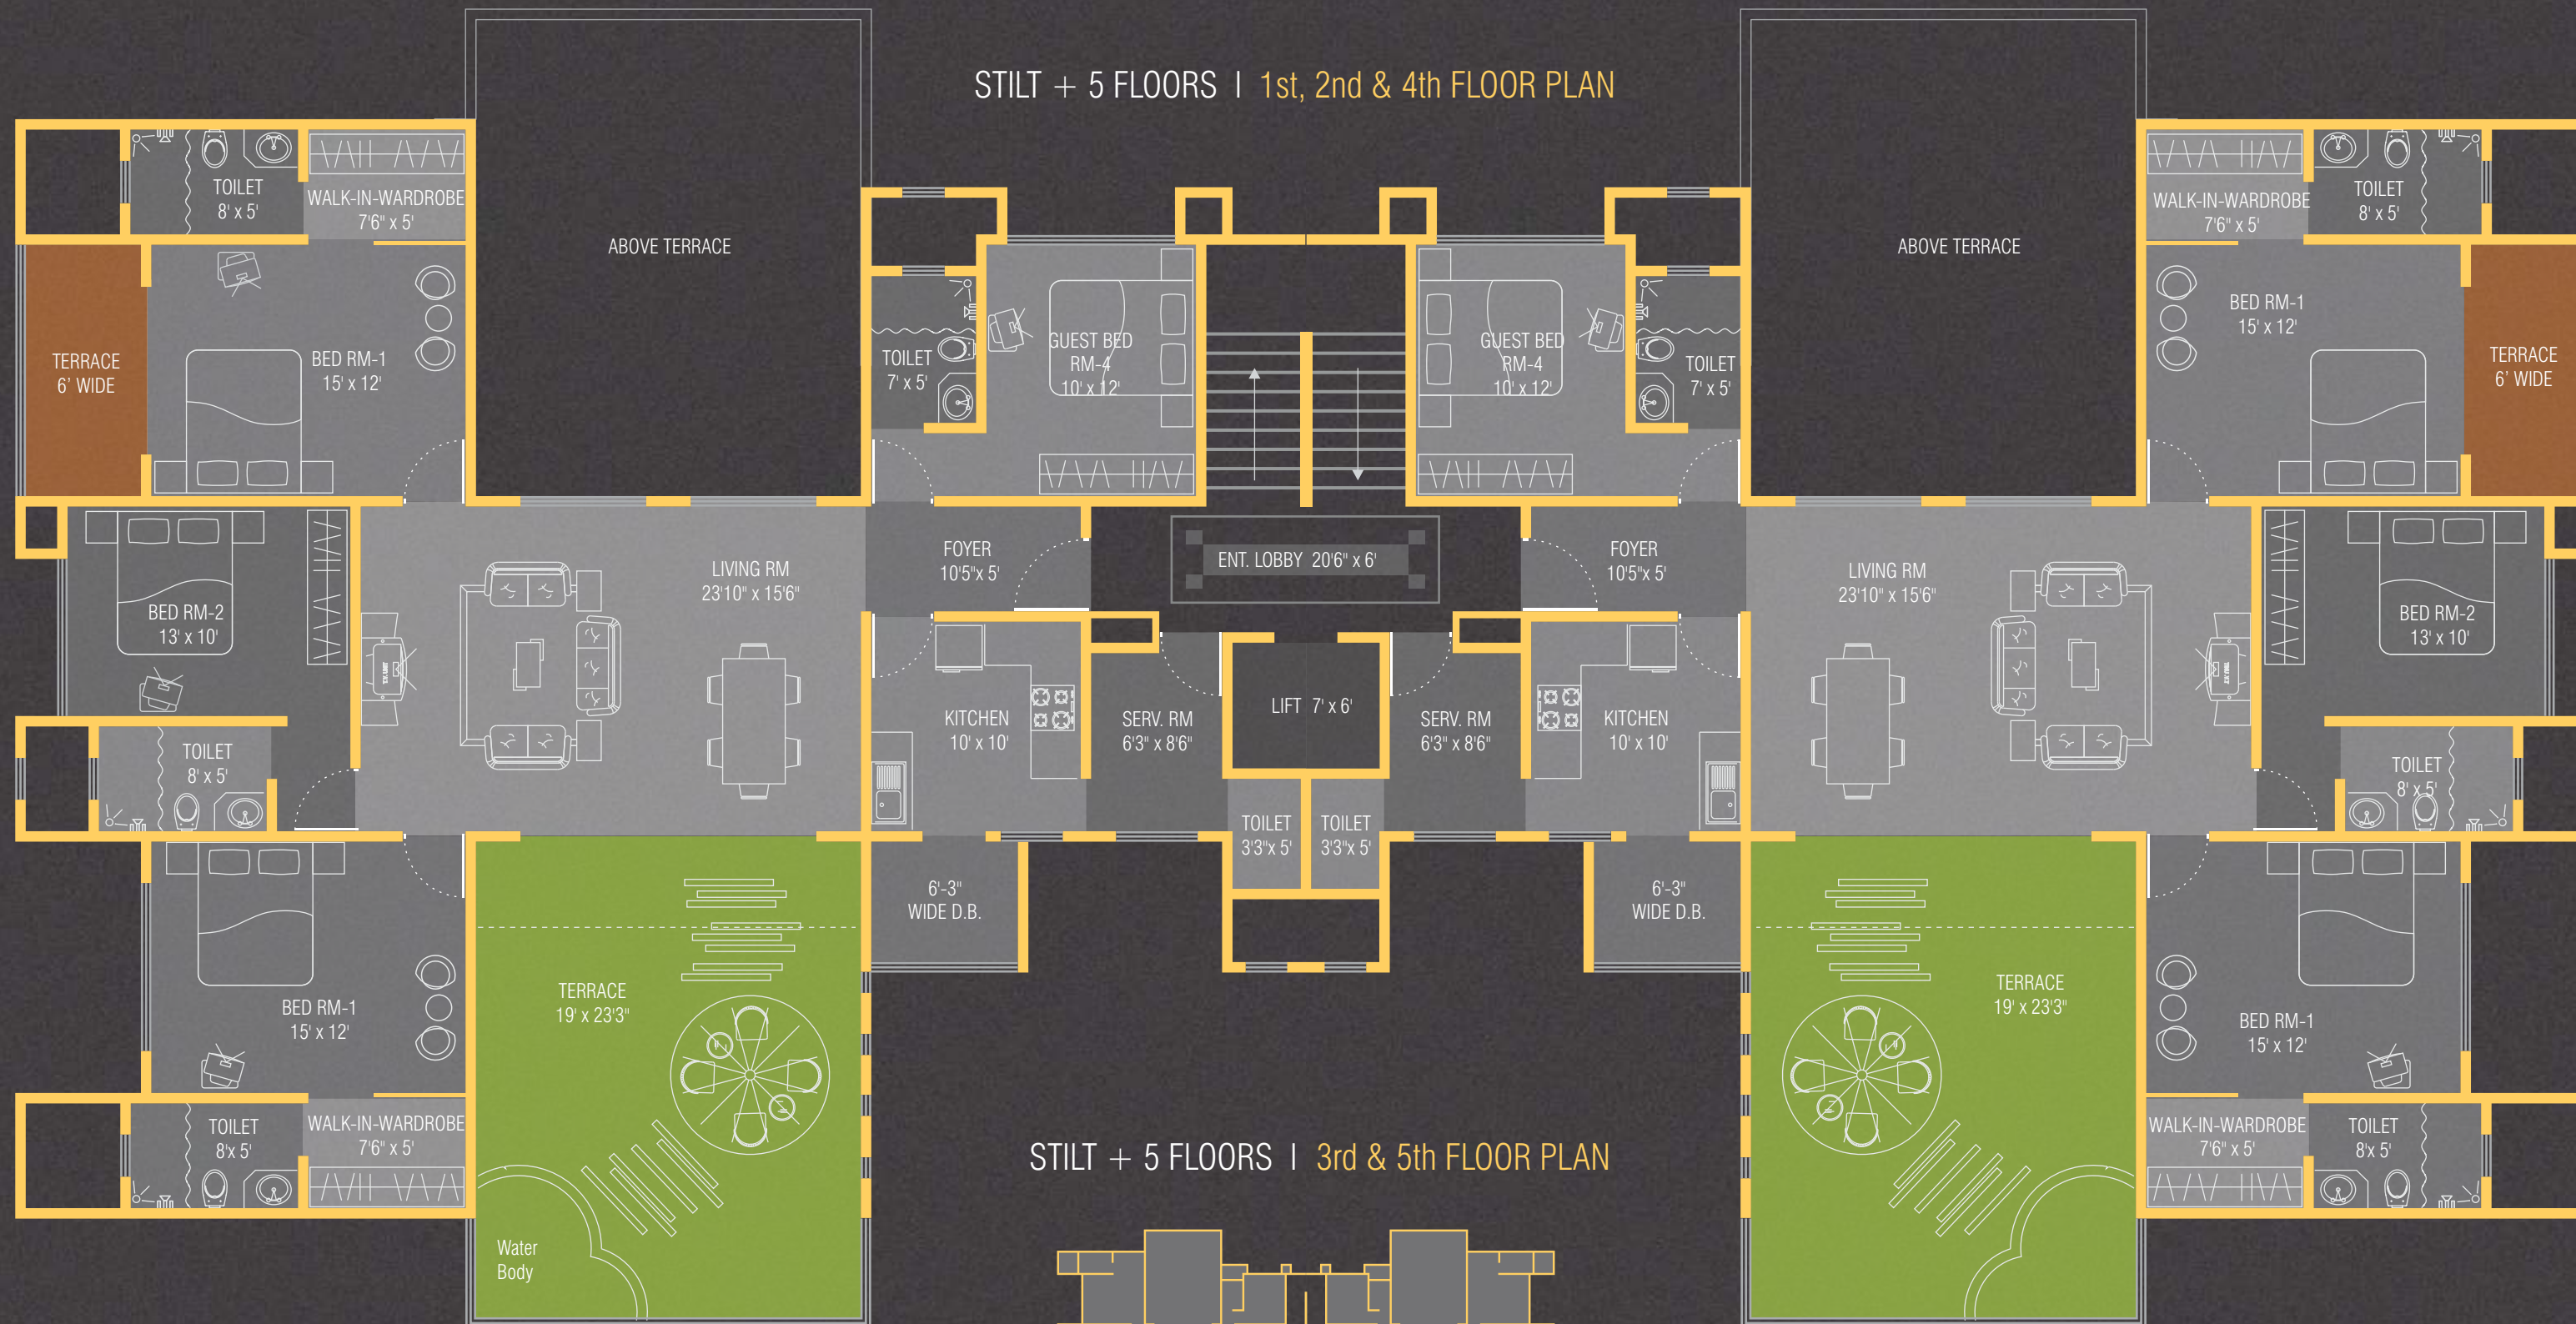

STILT + 5 FLOORS | 1st, 2nd & 4th FLOOR PLAN

STILT + 5 FLOORS | 3rd & 5th FLOOR PLAN

READY POSSESSION
ONLY TWO FLATS AVAILABLE
AREA - 2570 SQ. FT.